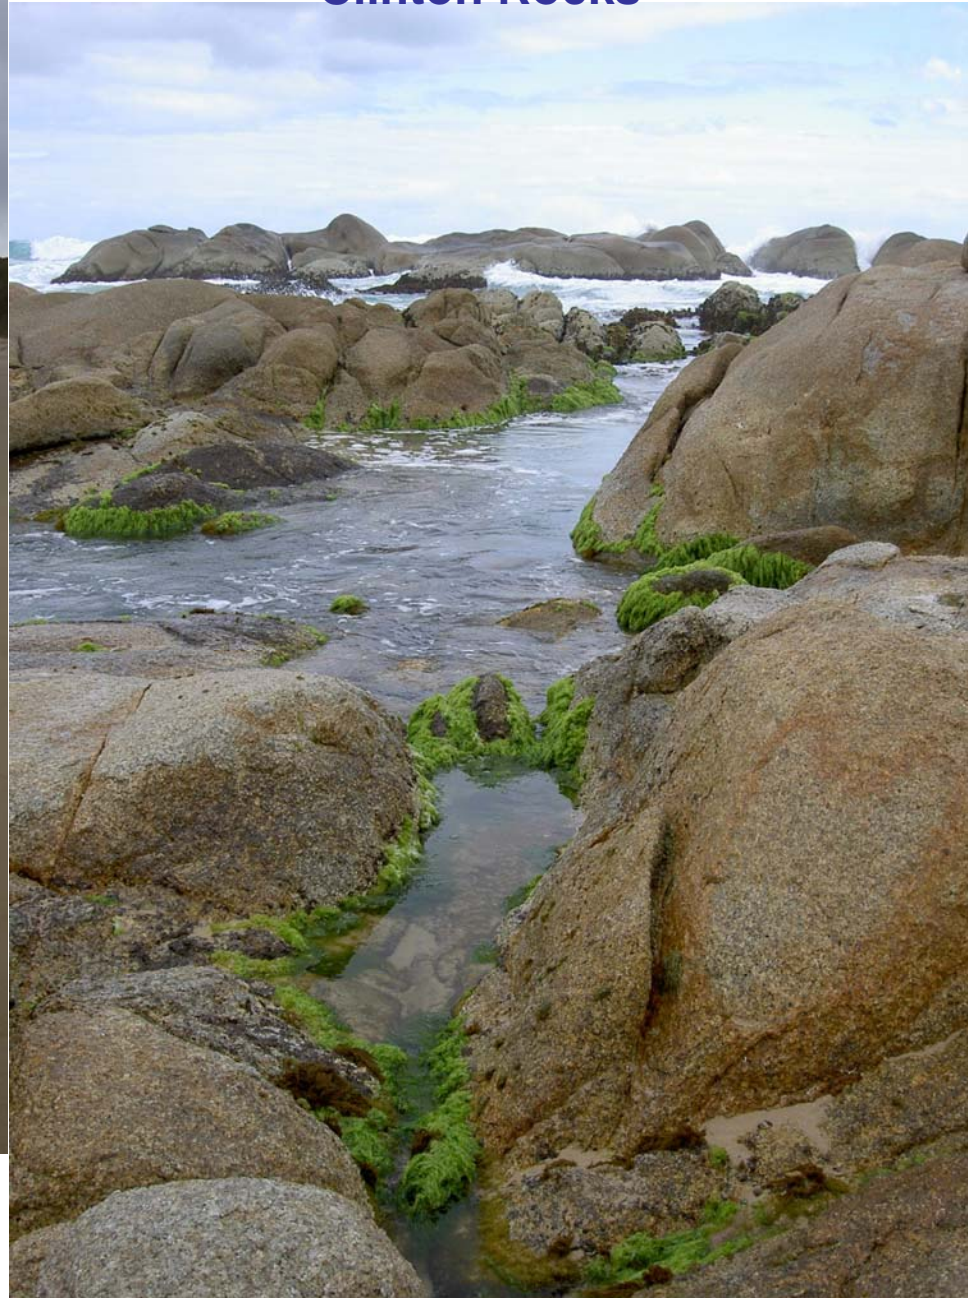

Clinton Rocks, Far East Gippsland

Clinton Rocks showing 90 mile beach 90 Minutes from Orbost

Artistic view of moss rocks at Clinton Rocks

Beautiful Rock Formations:
Clinton Rocks, Far East Gippsland